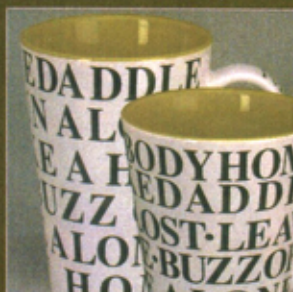

Signature

HOUSEWARES INCORPORATED

Mug Time • Expect More
805.484.6666 • www.sighouse.com